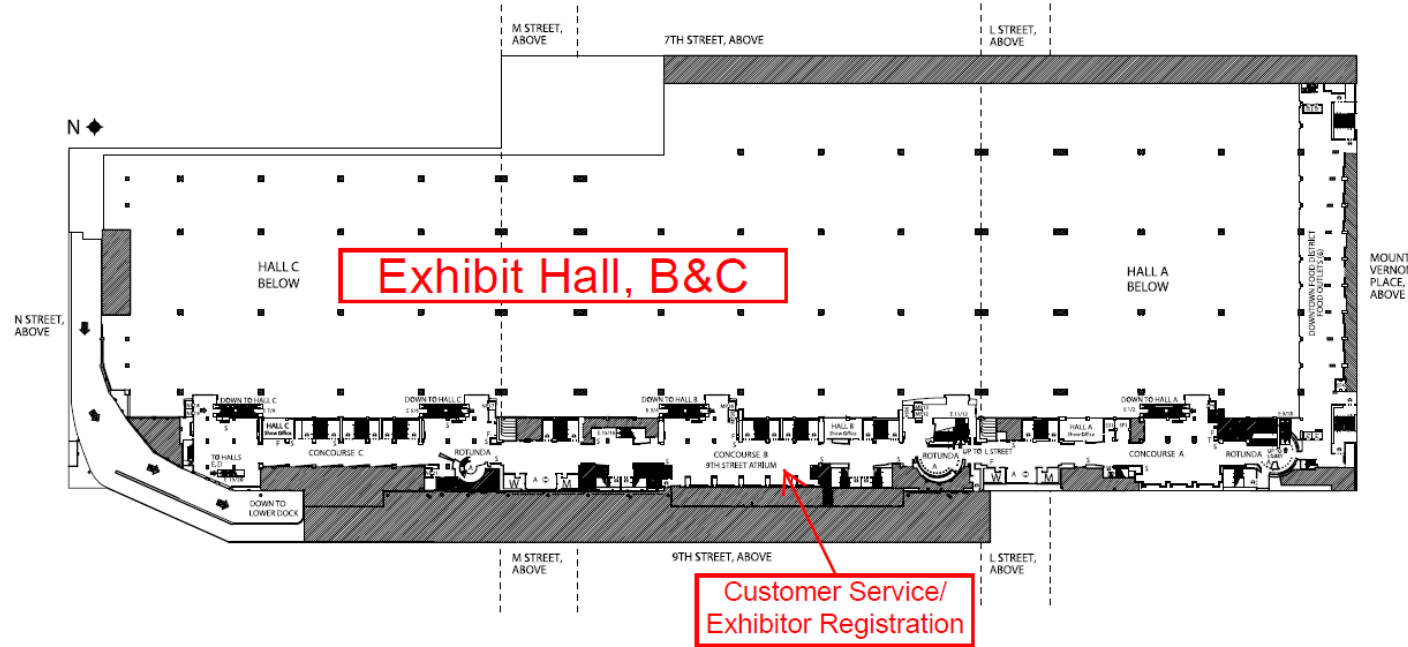

Walter E. Washington Convention Center Floor Plan for SATELLITE 2019

Concourse
(Level C)

Level Three
(Level 3)

Street Level
(Level 1)