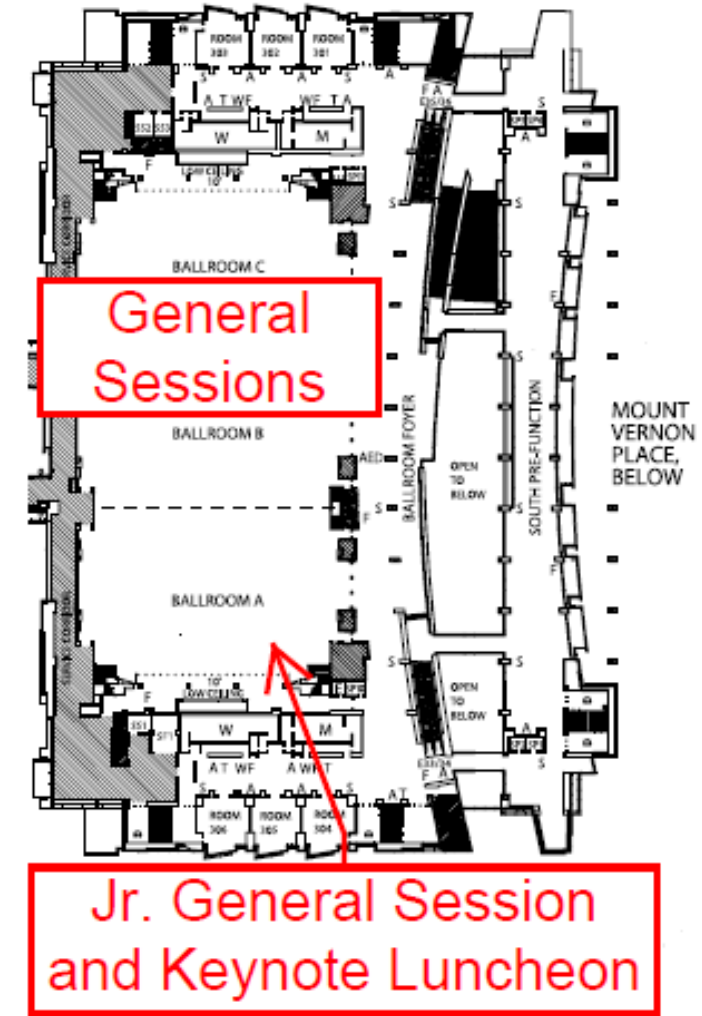

Walter E. Washington Convention Center Floor Plan for SATELLITE 2019

Concourse
(Level C)

Level Three
(Level 3)

Street Level
(Level 1)